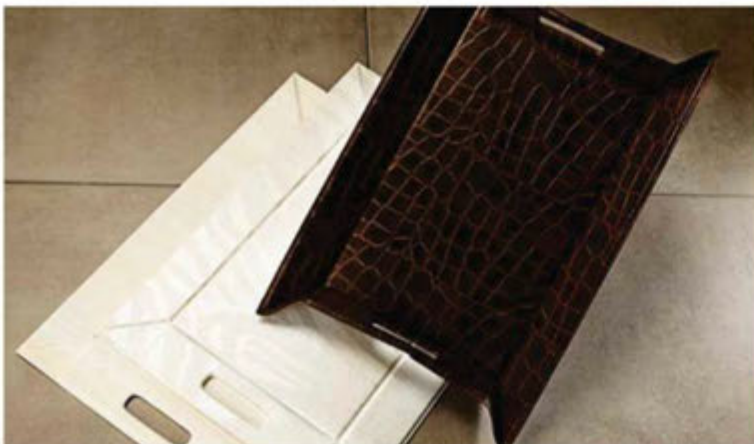

PLACEMAT WITH HANDLES

*Both a Placemat and a Tray
A product to be enjoyed by practical people*

Placemat With Handles / PLM90..